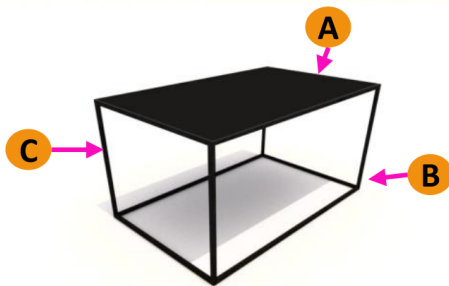

Planter Series

Design: 2020

Application

Laptop Table

Low Table

*Laptop not included

- A – Durable scratch resistant surface
- B – Elegant solid rod frame.
- C – Open foot space area.

Laptop Table
LA - 1 - B
Dimensions:
 50cm W x 35cm D x 65cm H

Laptop Table
LA - 1 - W
Dimensions:
 50cm W x 35cm D x 65cm H

- A – Durable scratch resistant surface.
- B – Elegant solid rod frame
- C – Two sizes available

Low Table
LA - 2 - B
Dimensions:
 80cm W x 50cm D x 40cm H

Low Table
LA - 2 - W
Dimensions:
 80cm W x 50cm D x 40cm H

Low Table
LA - 3 - B
Dimensions:
 50cm W x 50cm D x 40cm H

Low Table
LA - 3 - W
Dimensions:
 50cm W x 50cm D x 40cm H