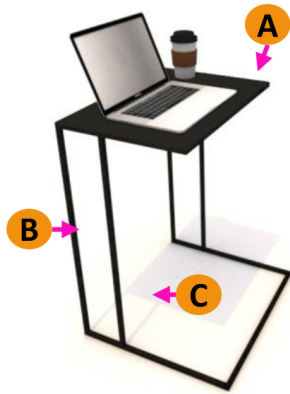

Planter Series

Design: 2020

Application

Laptop Table

Low Table

*Laptop not included

- A – Durable scratch resistant surface
- B – Elegant solid rod frame.
- C – Open foot space area.

Laptop Table
LA - 1 - B
Dimensions:
 50cm W x 35cm D x 65cm H

Laptop Table
LA - 1 - W
Dimensions:
 50cm W x 35cm D x 65cm H

- A – Durable scratch resistant surface.
- B – Elegant solid rod frame
- C – Two sizes available

Low Table
LA - 2 - B
Dimensions:
 80cm W x 50cm D x 40cm H

Low Table
LA - 2 - W
Dimensions:
 80cm W x 50cm D x 40cm H

Low Table
LA - 3 - B
Dimensions:
 50cm W x 50cm D x 40cm H

Low Table
LA - 3 - W
Dimensions:
 50cm W x 50cm D x 40cm H